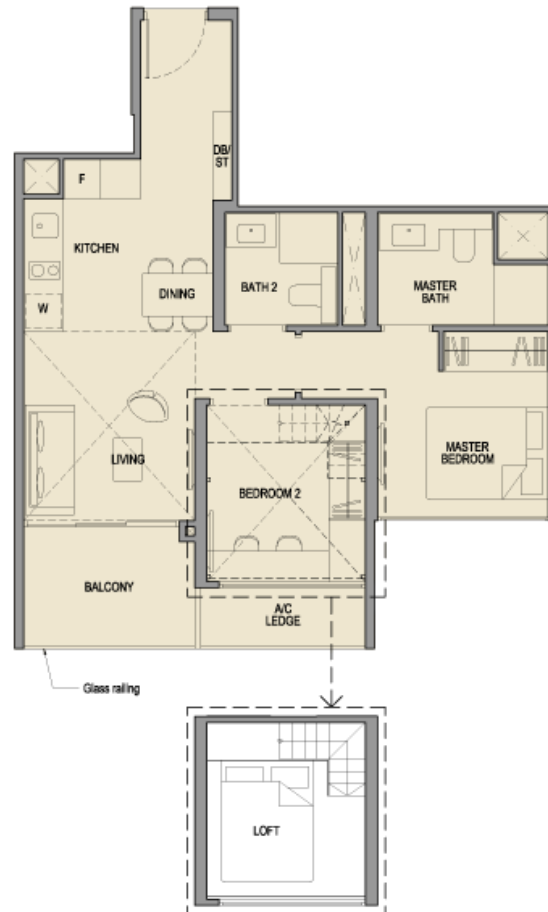

1 BEDROOM SUITE –TYPE 1B1

- 1 BEDROOM SUITE –TYPE 1B1 43M2
- + Open kitchen concept
 - + Efficient layout
 - + EXTRA storage

1 BEDROOM + STUDY –TYPE 1S 1

- 1 BEDROOM STUDY –TYPE 1S1 47M2
- + Open kitchen concept , flexible study alcove
- + Efficient layout
- + **EXTRA storage**

+ Efficient layout , Good for rental and self stay

+ master with balcony access

2 BEDROOM + STUDY –TYPE 2S1

- 2 BEDROOM + STUDY –TYPE 2S1 62M2
- + Open kitchen concept
- + Efficient layout
- + Master with balcony access
- + Study size for multi-use with ventilation

4 BEDROOM DELUXE –TYPE 4D2-131m2

Show Flat Unit

5 BEDROOM DELUXE –TYPE 5L1

5 BEDROOM –TYPE 5L1 **159M2**

- + Wide frontage Living Dining concept
- + **Private Lift Access , W/powder room**
- + Wet & Dry kitchen concept (lifestyle entertainment concept)
- + Master with ' Juliet ' balcony
- + **2** Ensuite bath to bedroom (suitable for granny stay)
- + **Dedicated laundry/yard , Utility & WC** with ventilation
- + **Super UPSIZE walk-in wardrobe**, Luxurious Mbath (5P w/bathtub)
- + All bedroom fits The Queen, Master fits The King

5 BEDROOM DELUXE –TYPE 5L1-PH -203m2

Show Flat Unit

2 BEDROOM DELUXE –TYPE 2D1-PH -81m2

ISOMETRIC VIEW**