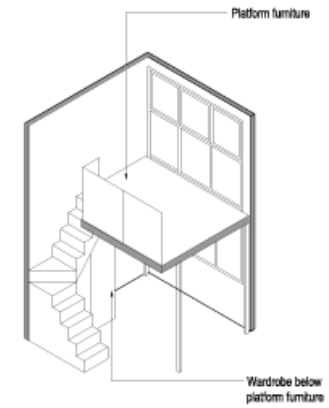

Show Flat Unit

2 BEDROOM DELUXE –TYPE 2D1-PH -81m2

ISOMETRIC VIEW**