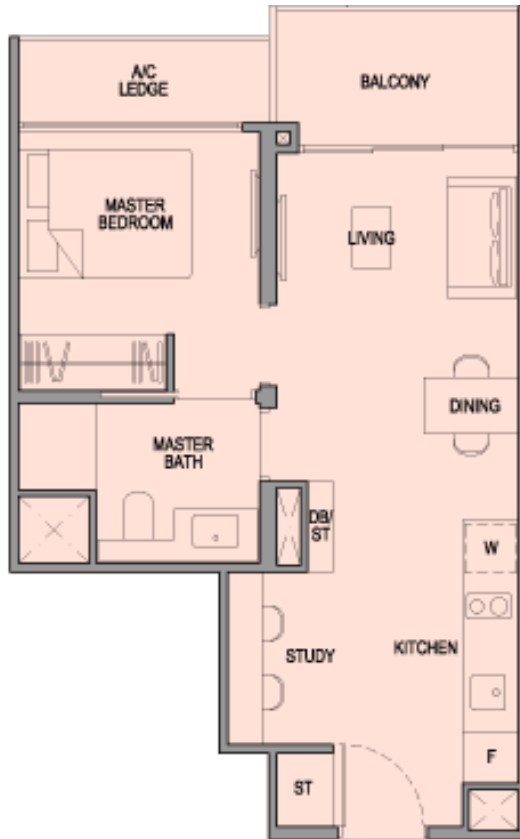

1 BEDROOM SUITE –TYPE 1B1

- 1 BEDROOM SUITE –TYPE 1B1 43M2
- + Open kitchen concept
 - + Efficient layout
 - + EXTRA storage

1 BEDROOM + STUDY –TYPE 1S 1

- 1 BEDROOM STUDY –TYPE 1S1 47M2
- + Open kitchen concept , flexible study alcove
- + Efficient layout
- + **EXTRA storage**

2 BEDROOM CLASSIC –TYPE 2C1

- 2 BEDROOM CLASSIC –TYPE 2C1 56M2
- + Open kitchen concept
 - + Efficient layout
 - + balcony with master access

2 BEDROOM CLASSIC –TYPE 2C2

2 BEDROOM CLASSIC –TYPE 2C2 59M2

+ Open kitchen concept

+ Efficient layout , affordable small family stay

+ EXTRA storage

2 BEDROOM CLASSIC –TYPE 2C3

2 BEDROOM CLASSIC –TYPE 2C4 53M2
(with juliet balcony at master)

2 BEDROOM CLASSIC –TYPE 2C3 58M2
+ Open kitchen concept
+ Efficient layout , affordable small family stay
+ EXTRA storage

2 BEDROOM DELUXE –TYPE 2D1

- 2 BEDROOM DELUXE –TYPE 2D1 63M2
- + Traditional small family stay
 - + Open kitchen concept
 - + Efficient layout

2 BEDROOM DELUXE –TYPE 2D2

2 BEDROOM DELUXE –TYPE 2D2 59M2

+ Open kitchen concept