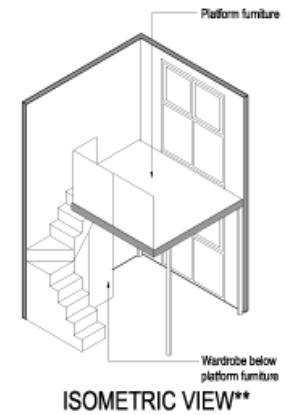

5 BEDROOM DELUXE –TYPE 5L1-PH -203m2