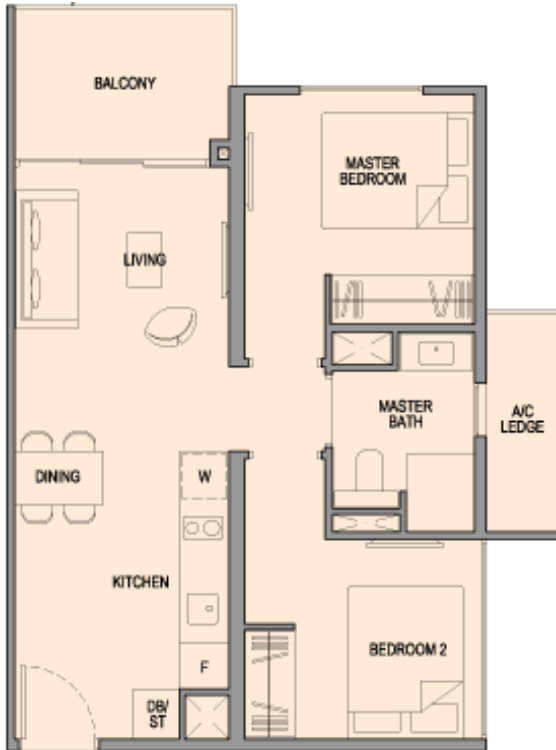

1 BEDROOM SUITE –TYPE 1B1

- 1 BEDROOM SUITE –TYPE 1B1 43M2
- + Open kitchen concept
 - + Efficient layout
 - + EXTRA storage

1 BEDROOM + STUDY –TYPE 1S 1

- 1 BEDROOM STUDY –TYPE 1S1 47M2
- + Open kitchen concept , flexible study alcove
- + Efficient layout
- + **EXTRA storage**

2 BEDROOM CLASSIC –TYPE 2C1

- 2 BEDROOM CLASSIC –TYPE 2C1 56M2
- + Open kitchen concept
 - + Efficient layout
 - + balcony with master access

2 BEDROOM CLASSIC –TYPE 2C2

2 BEDROOM CLASSIC –TYPE 2C2 59M2

+ Open kitchen concept

+ Efficient layout , affordable small family stay

+ EXTRA storage

2 BEDROOM CLASSIC –TYPE 2C3

2 BEDROOM CLASSIC –TYPE 2C4 53M2
(with juliet balcony at master)

2 BEDROOM CLASSIC –TYPE 2C3 58M2
+ Open kitchen concept
+ Efficient layout , affordable small family stay
+ EXTRA storage

2 BEDROOM DELUXE –TYPE 2D1

- 2 BEDROOM DELUXE –TYPE 2D1 63M2
- + Traditional small family stay
 - + Open kitchen concept
 - + Efficient layout

2 BEDROOM DELUXE –TYPE 2D2

2 BEDROOM DELUXE –TYPE 2D2 59M2

+ Open kitchen concept